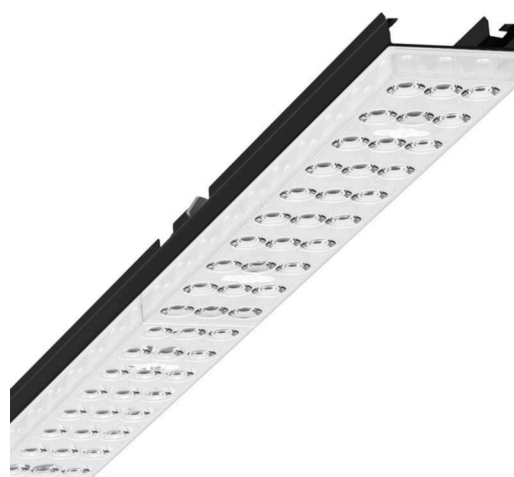

CHARACTERISTICS

Order number	19410004164
EAN number	4020863398584
Commodity code	94051190
Certification mark	IP 20, Protection class I, ENEC10 VDE, F, HACCP DIN10500/Food/IFS-application-related suitability/BRC, Indoor, CE
Impact resistance (IK rating)	IK03 (-20°C bis 40°C)
Ambient temperatur	ta -20°C to 40°C
Warranty period	5 years
State funding programs	BEG - Federal funding for efficient buildings (valid only for Germany)

ELECTRICAL ENGINEERING

Controller	Electronic driver (1 pcs.)
System output	37W
Mains voltage	230V/50Hz
Energy efficiency class/light source	D

LIGHTING TECHNOLOGY

Placement	LED, Colour rendering/Light colour CRI ≥ 80 / 6500K
Colour tolerance (MacAdam)	3SDCM
Photobiological safety (Luminaire)	RG1
Nominal luminous flux	5849lm
LED service life	50000h L80/B10 (Tq 40°C)
Luminaire luminous efficiency	156lm/W
Beam angle	95° (C0) / 95° (C90)
UGR lat./long.	19.9 / 20.3

MECHANICS

Housing colour	black RAL 9005
Dimensions (LxWxH/DxH)	1531mm x 55mm x 33mm
Weight (net)	1.9kg
Type of installation	Mounting rail system installation, Light structure

Dimensions

L	1531 mm	Length
B	55 mm	Width
H	33 mm	Height

DEEP-LINK

<https://www.regiolux.de/en/article/19410004164>

Reference	LED 6000lm 865
ηLB	100 %
Φ ↓/↑	98 % / 2 %
UGR lat./long.	19.9 / 20.3